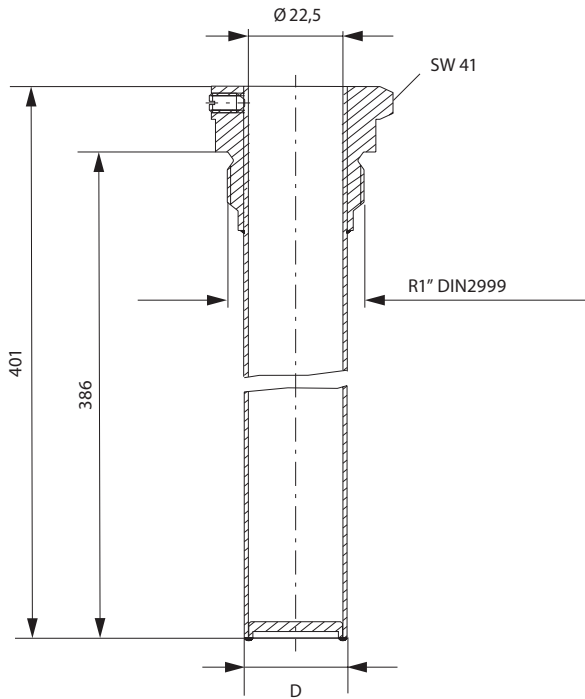

Installation Guide

Immersion pocket AFT

Material	D	Code No.
Stainless steel Mat No 1.4571	$\text{Ø } 25^{+0,3}$	003G1412
Bronze	$\text{Ø } 24$	003G1399

Immersion pocket AFT
